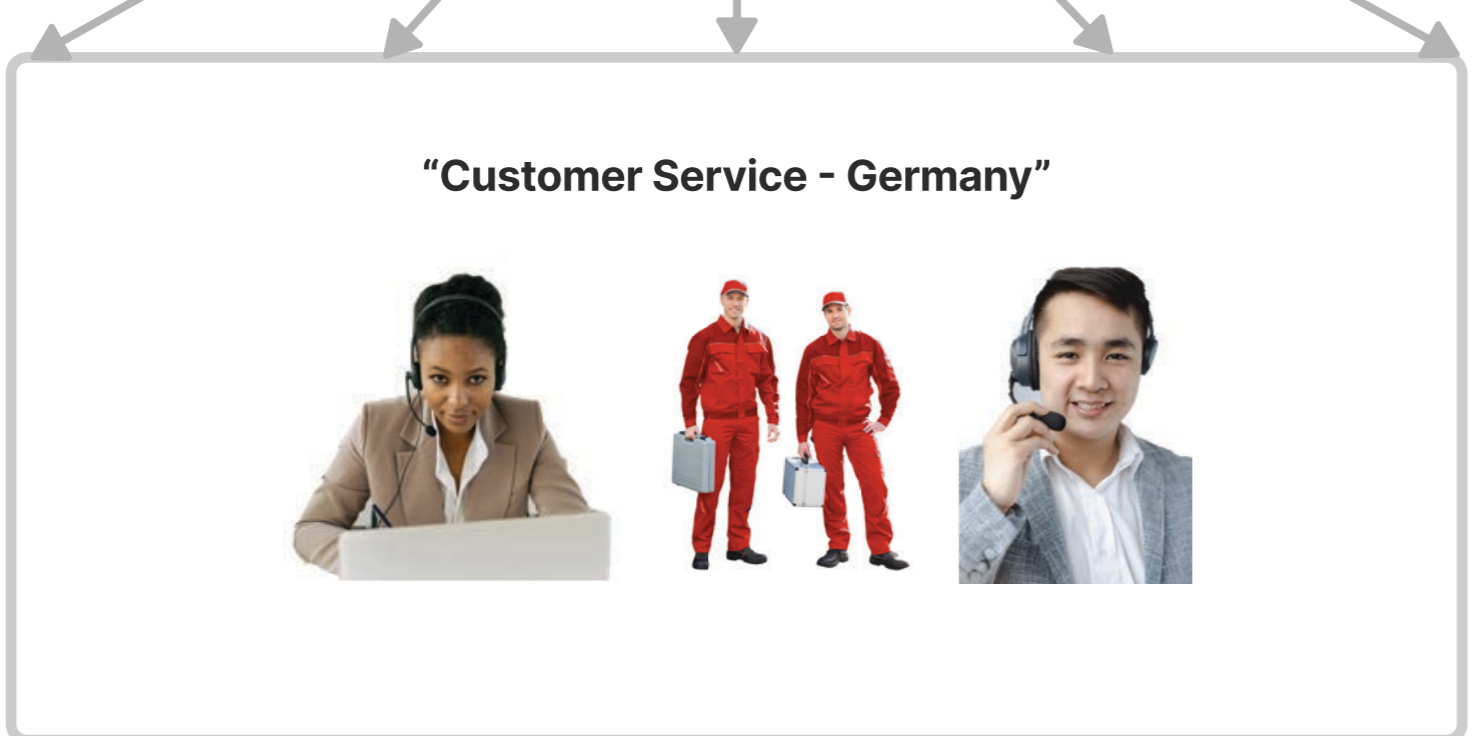

Anna is looking for the perfect match ...

Anna
Code User

Which device?

Template Fleet Management	"Coffee Machine" Meta Team "Customer Service"
Customer Customer Location	"Customer A" Germany

Template Fleet Management	"Coffee Machine" Meta Team "Customer Service"
Customer Customer Location	"Customer B" France

Customer-Team-Mapping		
Meta Team		Team
Customer Service	Customer A	"Customer Service - Germany"
	Customer B	"Customer Service - France"

All members of the group
"Customer Service - Germany"
receive an offer:

"This ticket was offered to you!"
Accept **Decline**

All members of the group
"Customer Service - France"
receive an offer:

"This ticket was offered to you!"
Accept **Decline**

Depending on availability, skills, etc.,
the most suitable employee
accepts the ticket offer

Depending on availability, skills, etc.,
the most suitable employee
accepts the ticket offer

Louis Y.
Coffee Machine
Customer Service
Germany