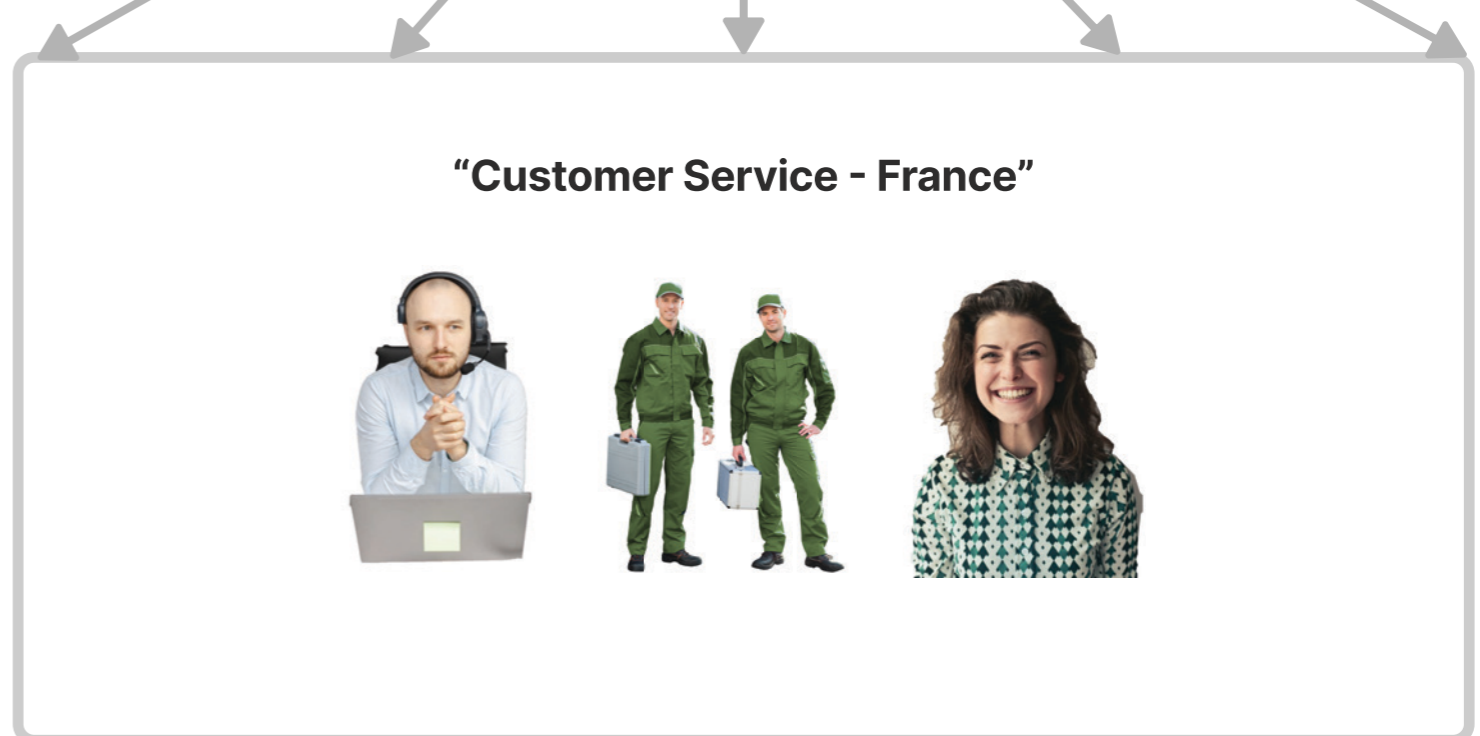

Anna is looking for the perfect match ...

Anna
Code User

Which device?

Template Fleet Management	"Coffee Machine" Meta Team "Customer Service"
Customer Customer Location	"Customer A" Germany

Template Fleet Management	"Coffee Machine" Meta Team "Customer Service"
Customer Customer Location	"Customer B" France

Customer-Team-Mapping		
Meta Team		Team
Customer Service	Customer A	"Customer Service - Germany"
	Customer B	"Customer Service - France"

All members of the group
"Customer Service - Germany"
receive an offer:

"This ticket was offered to you!"
Accept **Decline**

All members of the group
"Customer Service - France"
receive an offer:

"This ticket was offered to you!"
Accept **Decline**

Depending on availability, skills, etc.,
the most suitable employee
accepts the ticket offer

Depending on availability, skills, etc.,
the most suitable employee
accepts the ticket offer

Louis Y.
Coffee Machine
Customer Service
Germany